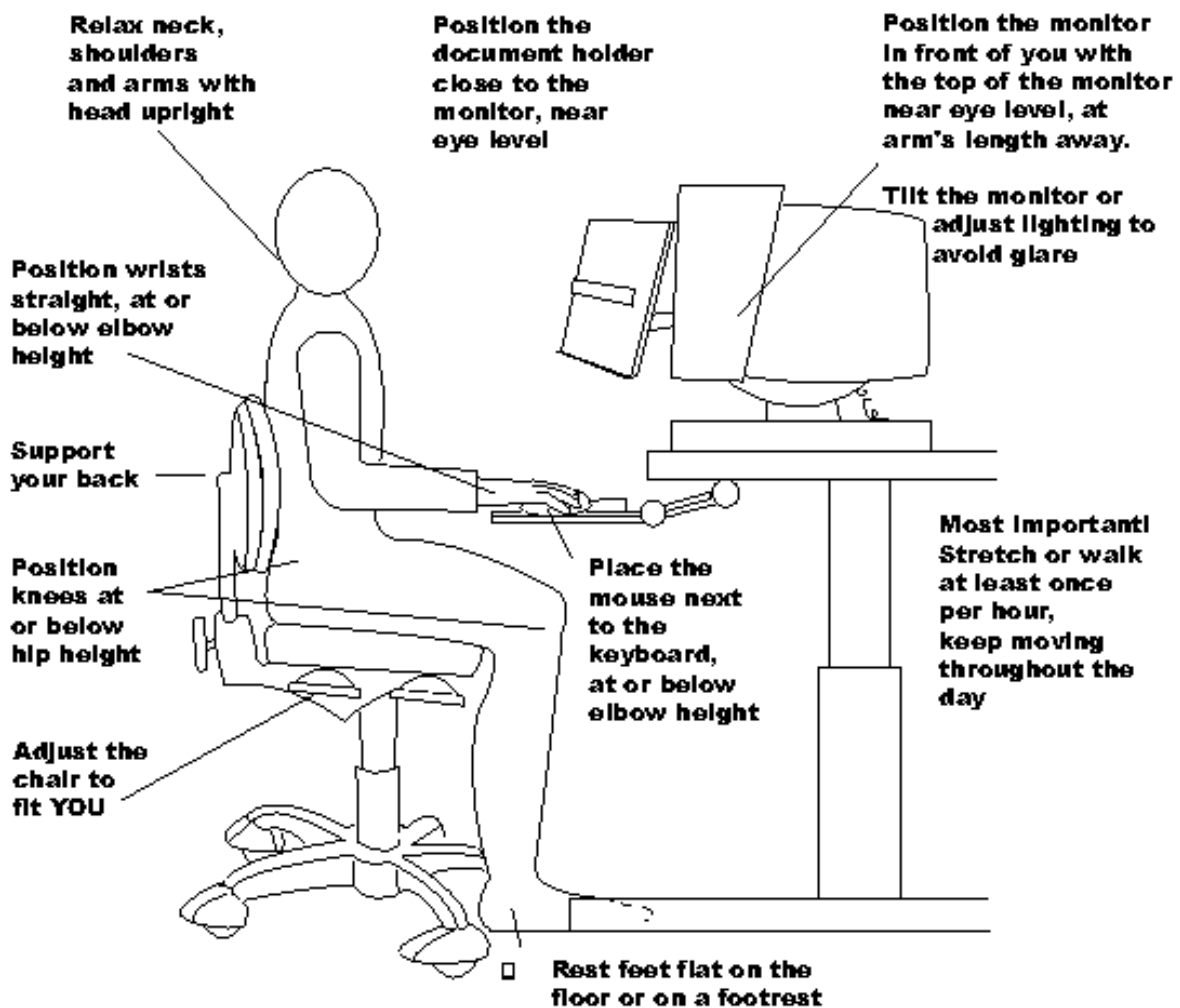

Ergonomic Work Station Set Up

Per OSHA: Occupational, Safety, and Health Administration: setting up a computer workstation <http://www.osha.gov/SLTC/etools/computerworkstations/index.html>

Per CNET: <http://www.cnet.com/how-to/how-to-set-up-an-ergonomic-workstation/>

from: <http://hr.umich.edu/mhealthy/programs/ergonomics/ergotutorial/images/10tips.gif>

Ten Tips for Computer Users

This handout is provided as a reference for current and future clients of Body Dynamic under direct supervision of their physical therapist. Please Consult with your physical therapist for proper use of this handout. For more information, please contact Body Dynamic Physical Therapy + Pilates + Wellness, Inc.